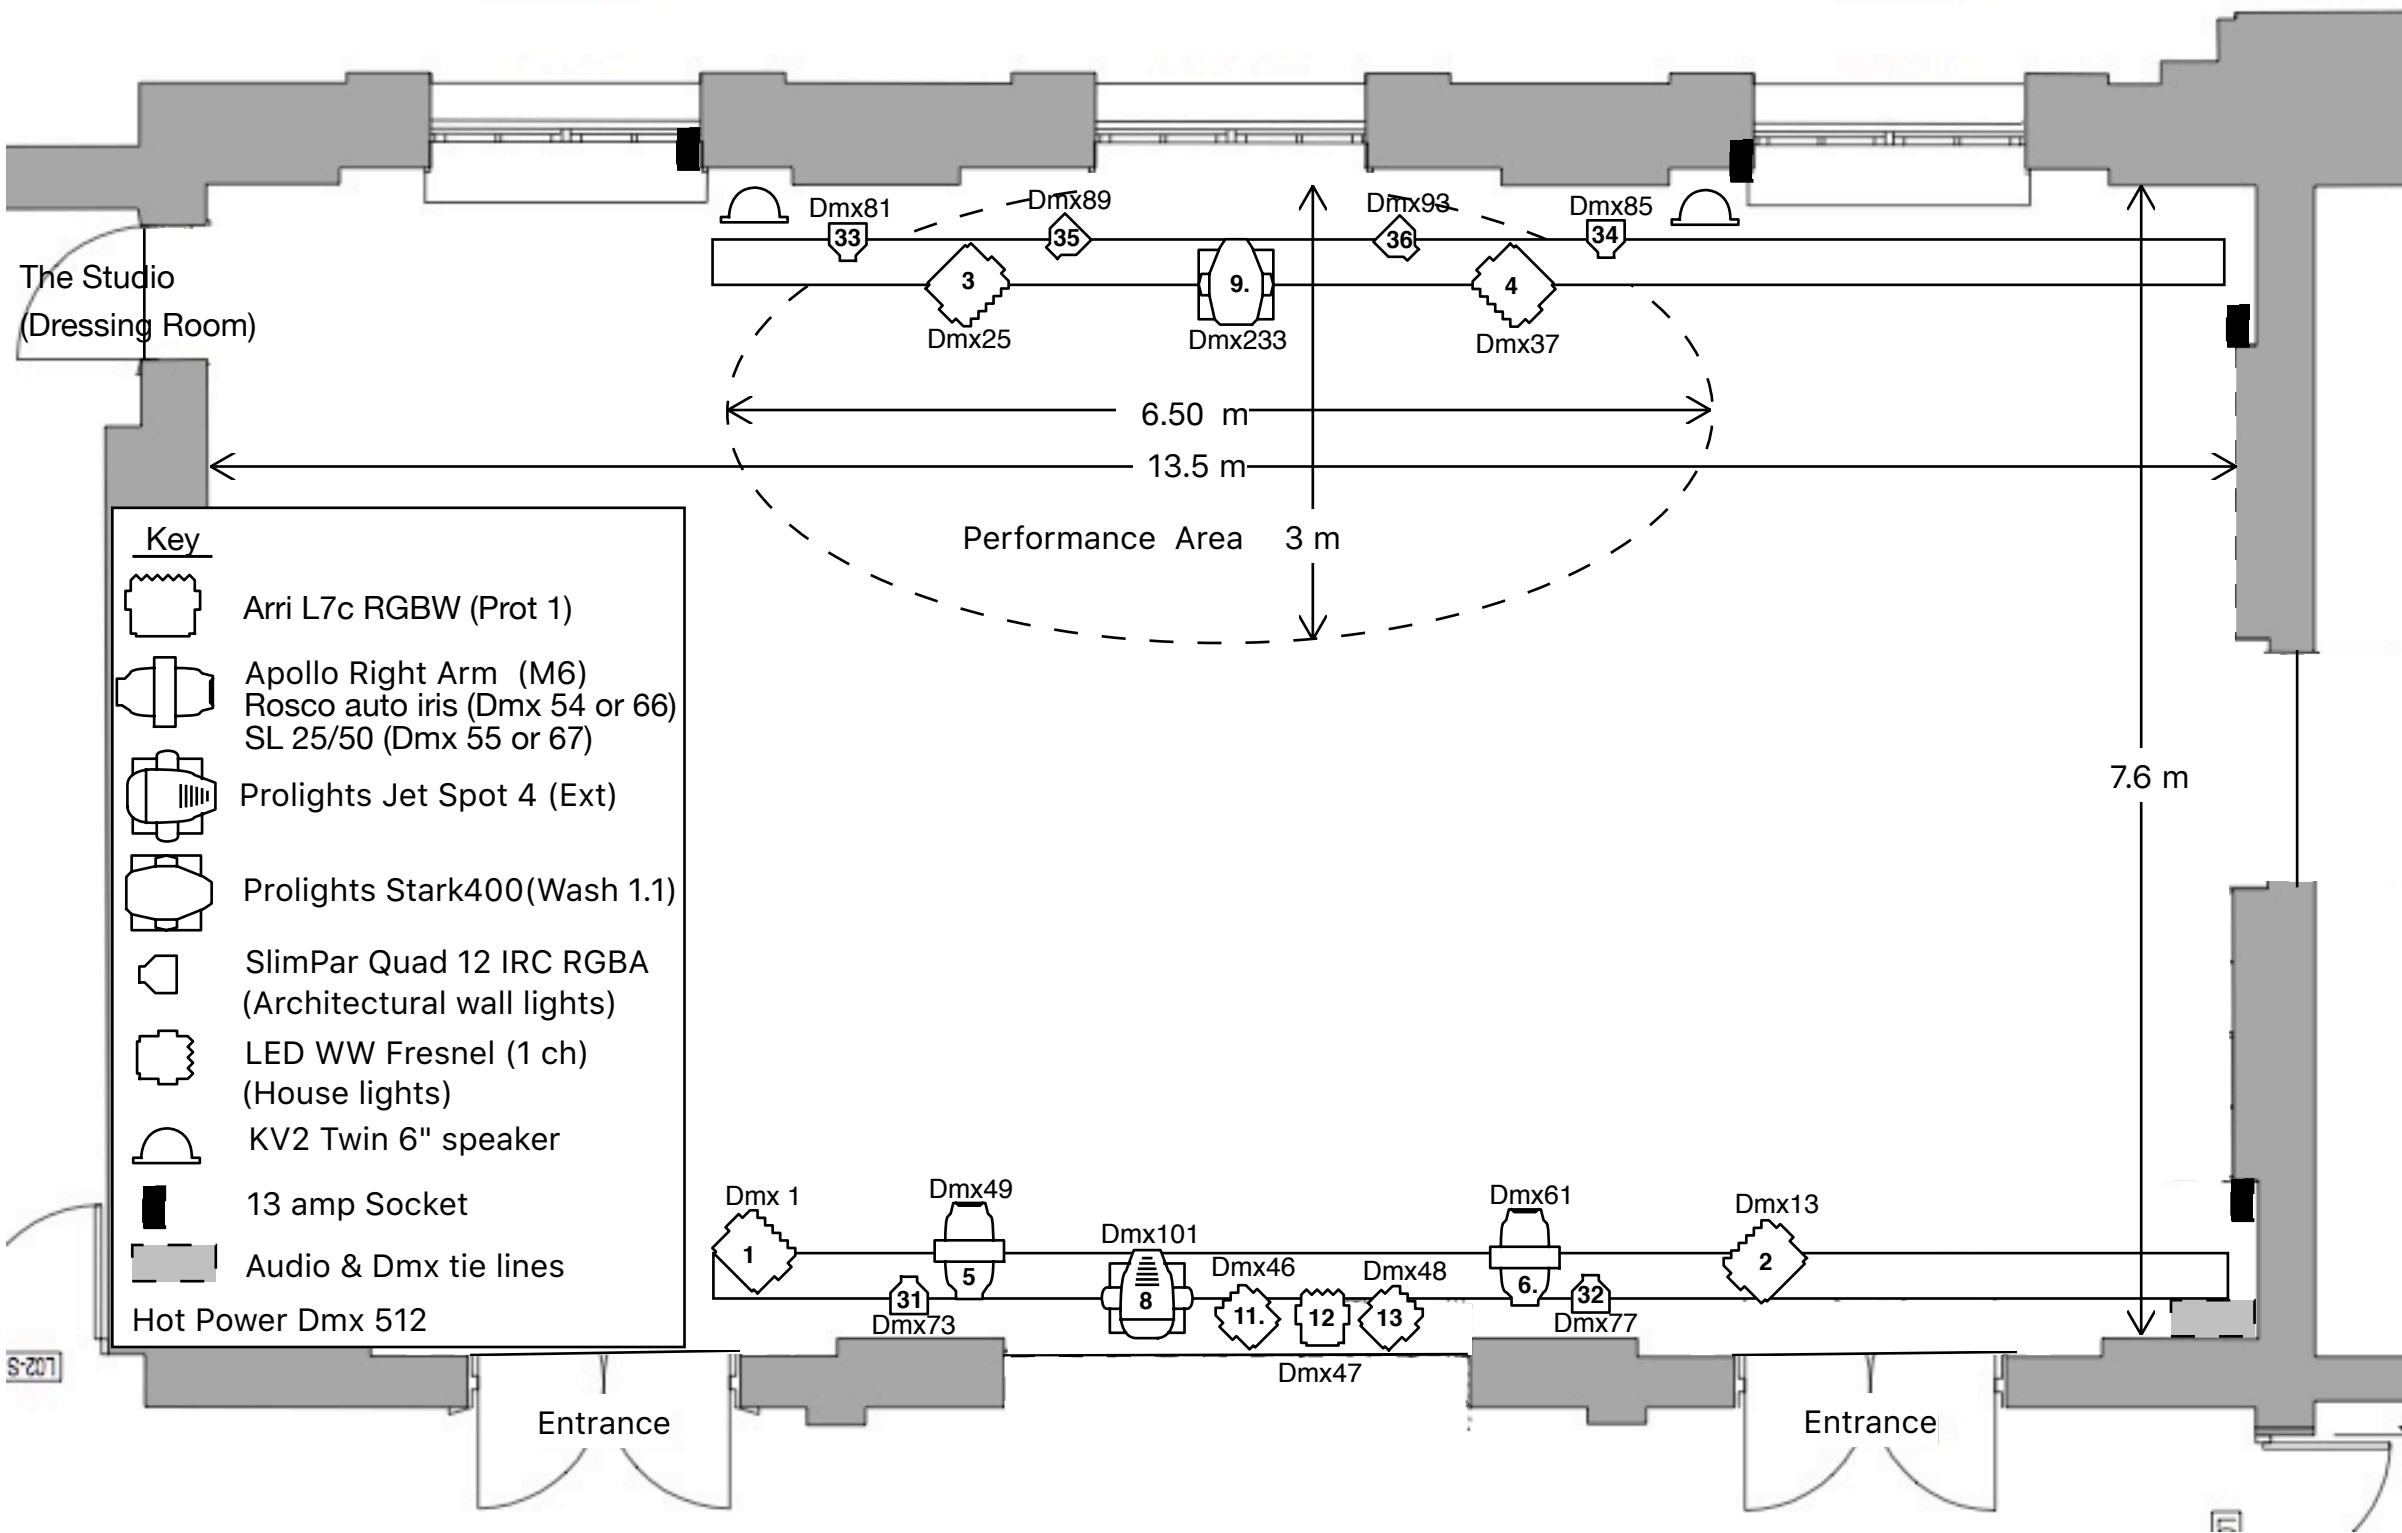

Chambers

Key

-  Arri L7c RGBW (Prot 1)
-  Apollo Right Arm (M6)
-  Rosco auto iris (Dmx 54 or 66)
-  SL 25/50 (Dmx 55 or 67)
-  Prolights Jet Spot 4 (Ext)
-  Prolights Stark400(Wash 1.1)
-  SlimPar Quad 12 IRC RGBA (Architectural wall lights)
-  LED WW Fresnel (1 ch) (House lights)
-  KV2 Twin 6" speaker
-  13 amp Socket
-  Audio & Dmx tie lines

Hot Power Dmx 512

S-201

15