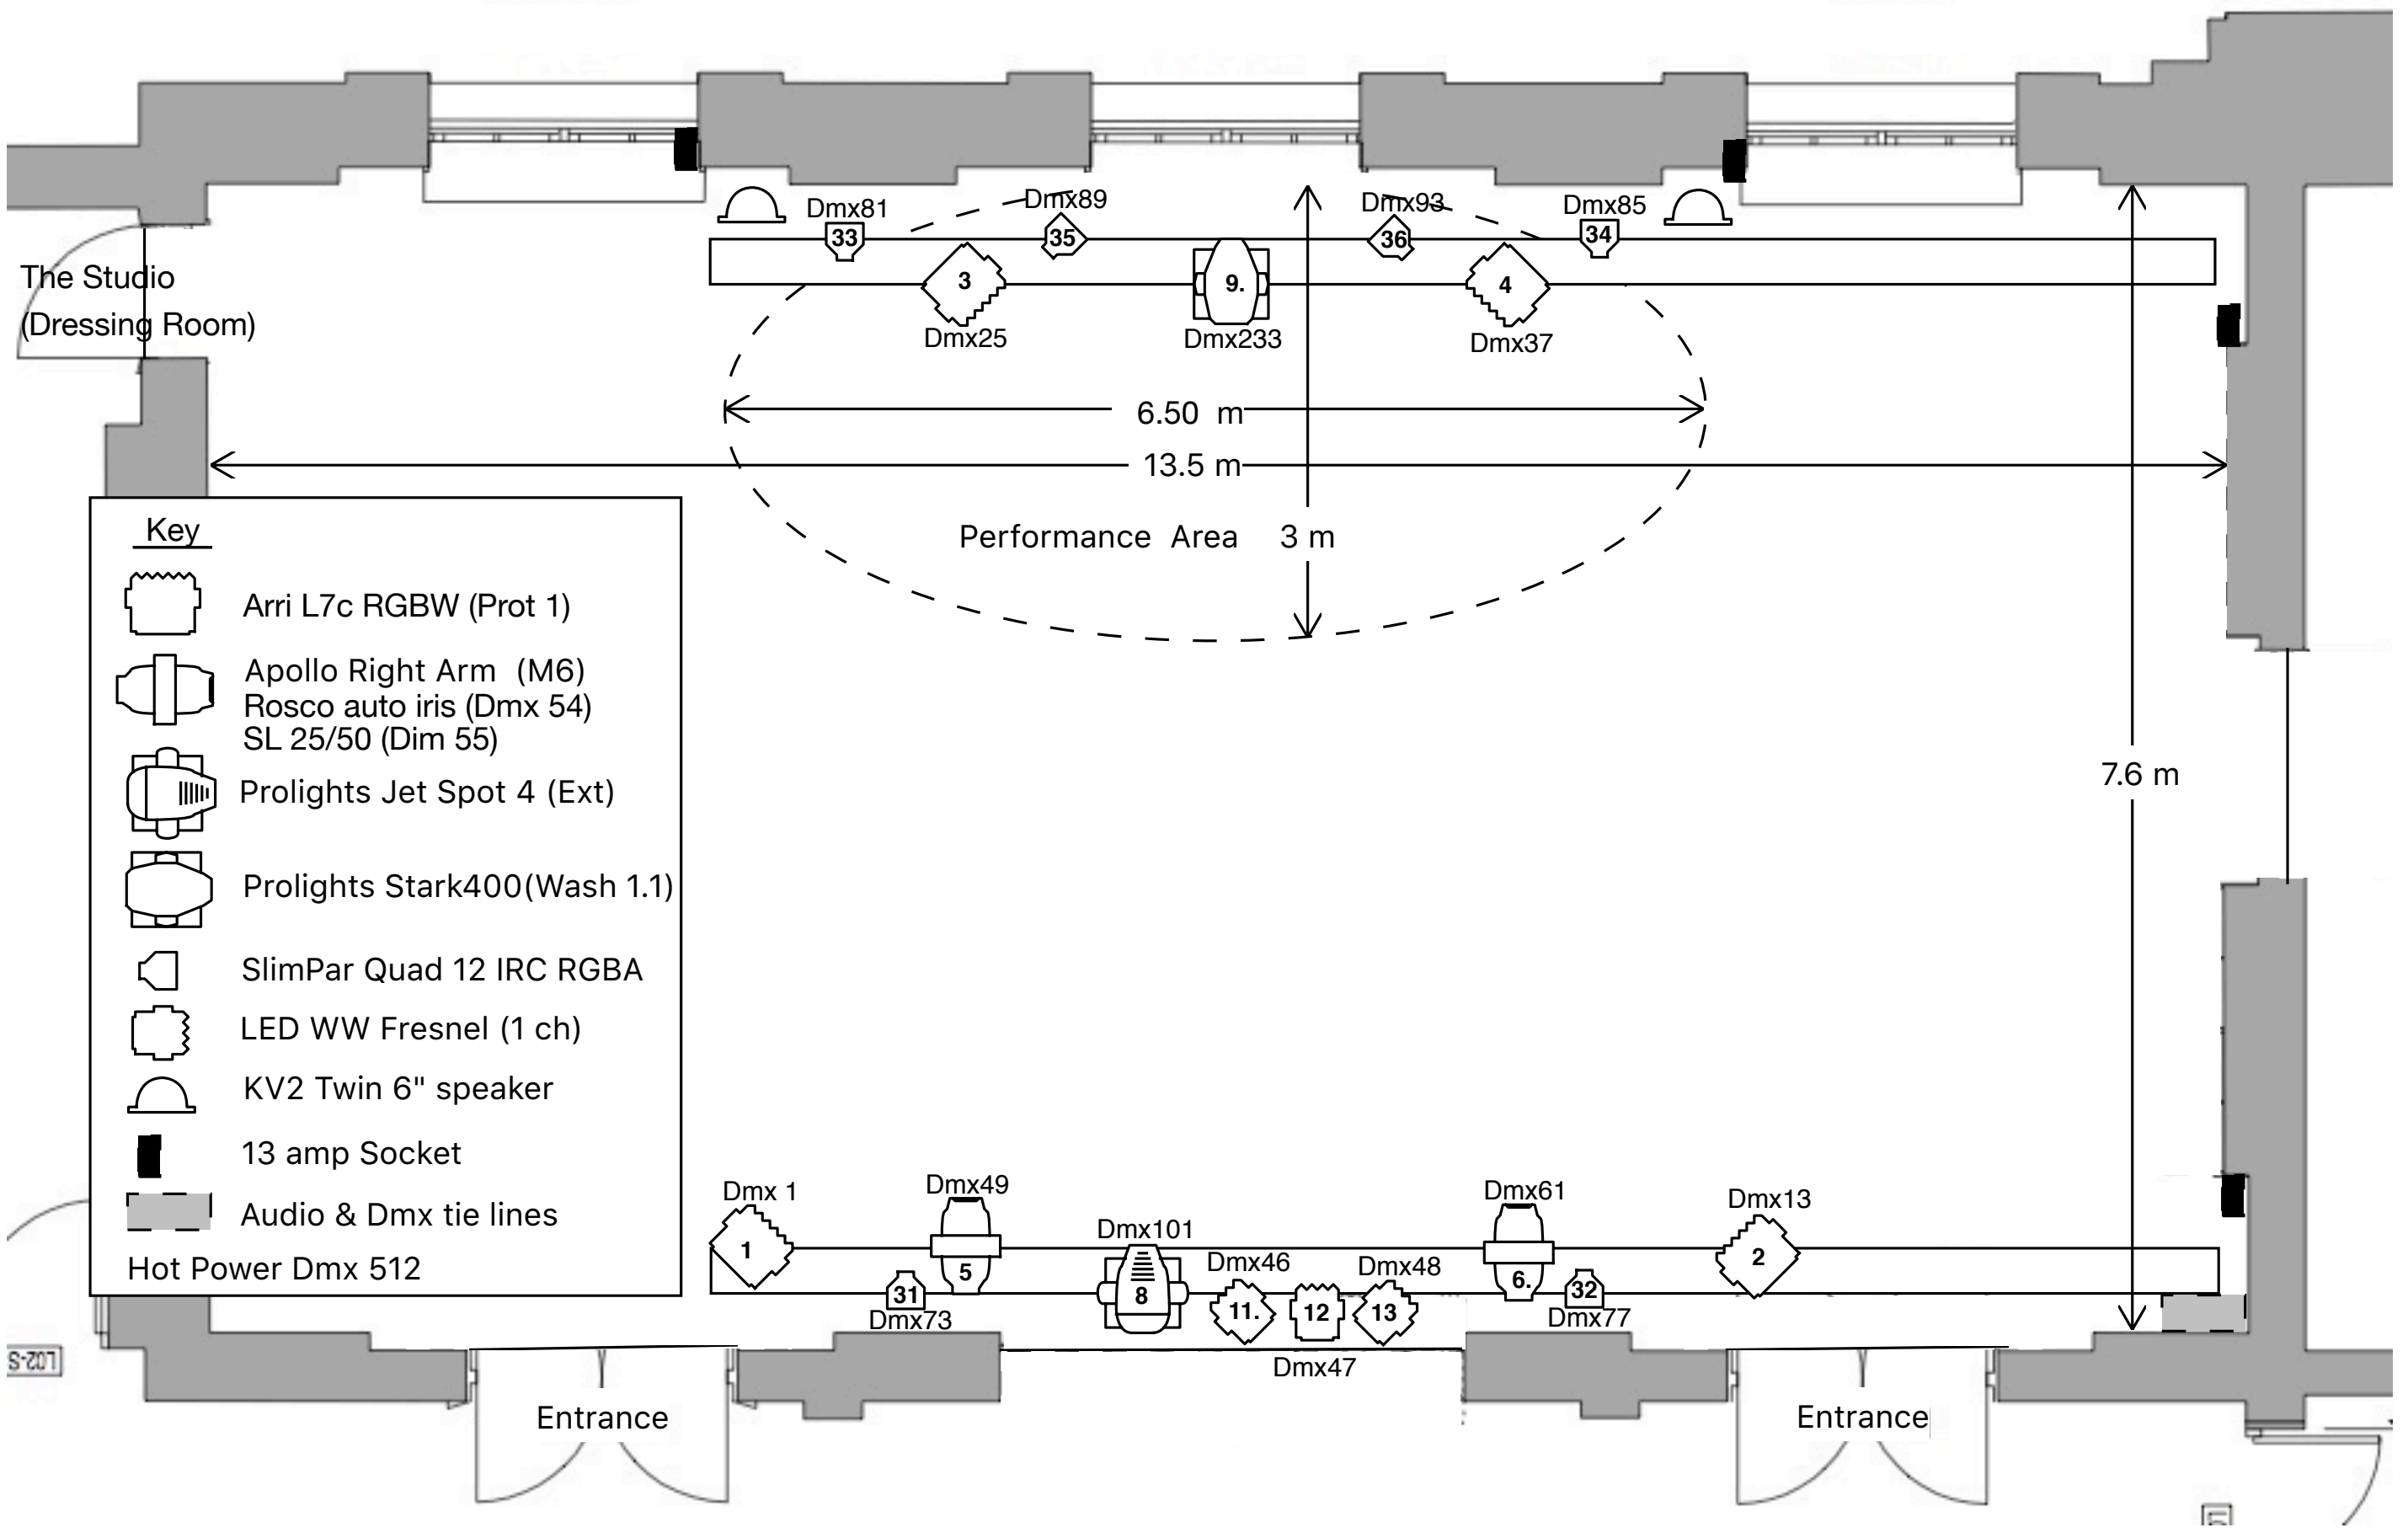

Chambers

Key

-  Arri L7c RGBW (Prot 1)
-  Apollo Right Arm (M6)
-  Rosco auto iris (Dmx 54)
-  SL 25/50 (Dim 55)
-  Prolights Jet Spot 4 (Ext)
-  Prolights Stark400 (Wash 1.1)
-  SlimPar Quad 12 IRC RGBA
-  LED WW Fresnel (1 ch)
-  KV2 Twin 6" speaker
-  13 amp Socket
-  Audio & Dmx tie lines
-  Hot Power Dmx 512

S-207