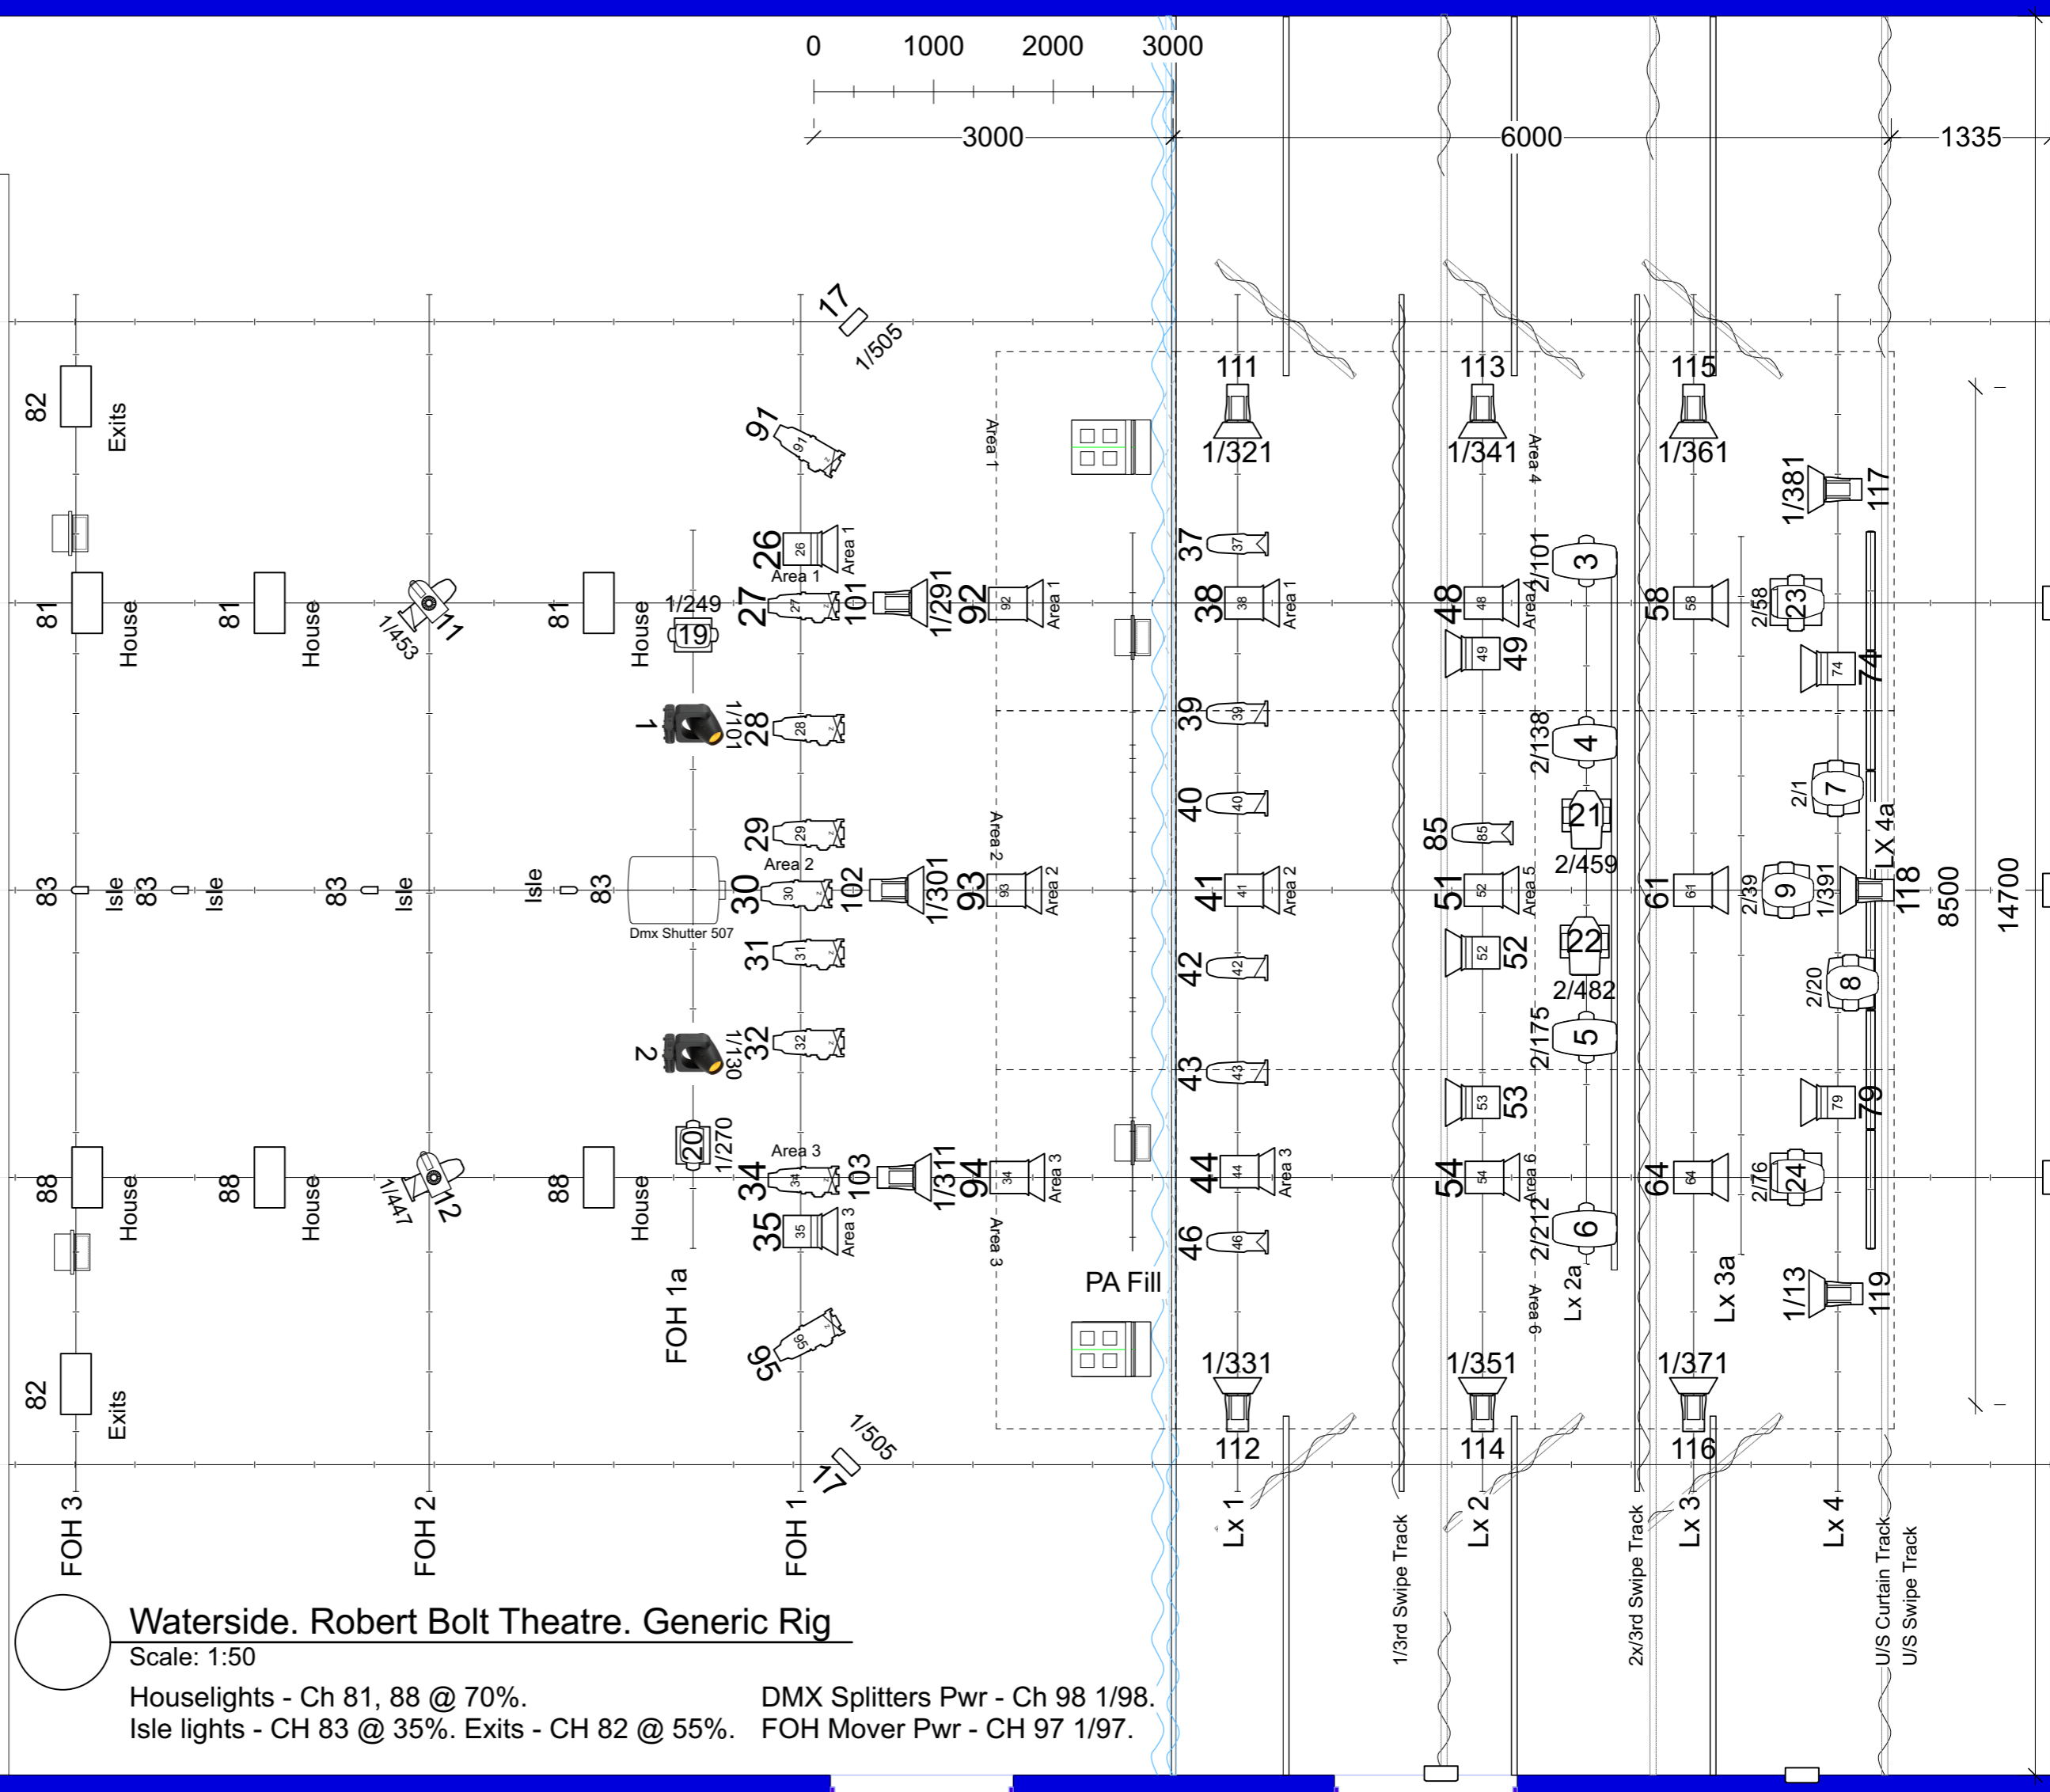

Lanterns. Standard Rig

-  Light Instr ETC Source 4 Zoom 9 / 9
25-50deg 750W
-  Light Instr Selecon Cantata F 12 / 12
-  Light Instr Selecon Cantata PC 7 / 7
-  Light Instr Strand SL 15/32 deg 4 / 5
-  Light Instr Strand SL 15/32 for Right Arm 2 / 2
-  Light Instr Strand SL 23/50 deg 3 / 3

Available to Hire

-  Prolights@AstraHyb330.gdtf 2 / 0
-  Light Instr Chauvet Rogue R3 Wash 1 / 2
-  Light Instr Prolights Luma1500SH 4 / 4
-  Light Instr Robe ColorSpot 575 AT 3 / 3
-  Light Instr Robe Robin DL4F Wash 2 / 2
-  Light Instr Chauvet Ovation P-56 12 / 12
-  Light Instr Chauvet COLORdash2 / 2 Par Quad 18
-  Chauvet COLORdash Batten Quad 12 6 / 0

Waterside. Robert Bolt Theatre. Generic Rig

Scale: 1:50

Houselights - Ch 81, 88 @ 70%. DMX Splitters Pwr - Ch 98 1/98.
 Isle lights - CH 83 @ 35%. Exits - CH 82 @ 55%. FOH Mover Pwr - CH 97 1/97.